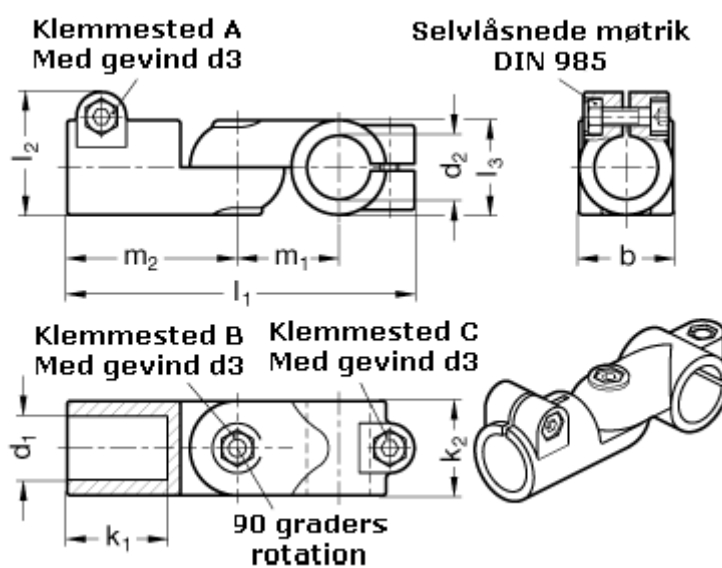

Article number: 20288B20B25S2SW

Description: E+G Swivel clamp - GN 288-B20-B25-S-2-SW

## Measures

$b = 40$	$m_1 = 43$
$d_1 = B20$	$m_2 = 72$
$d_2 = B25$	
$d_3 = M 8$	
$k_1 = 42.5$	
$k_2 = 40$	
$l_1 = 147$	
$l_2 = 52.0$	